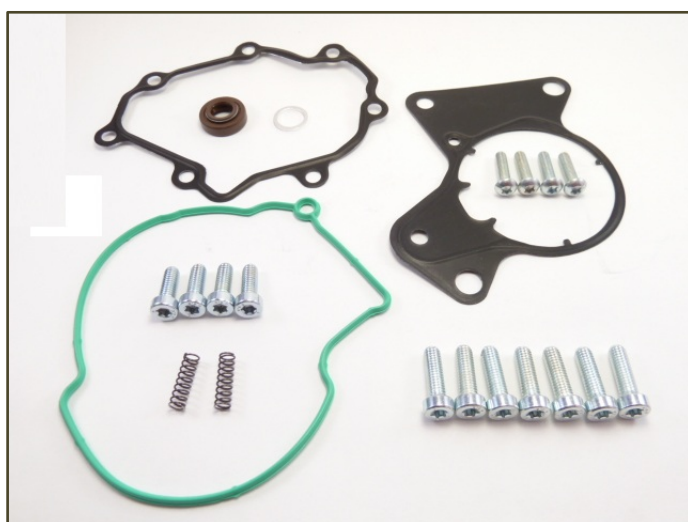

## Tandem ( Vacuum ) Pump Repair Kits

**A1-23359/1**

**038 145 209 E=C=M**

**Use**

AUDI A2 1.2 Tdi,A3,A4,A6 1.9/2.0Tdi  
SEAT Alhambra, Arosa, Cordoba, Ibiza, Leon,  
Toledo,Vario 1.4 / 1.9 / 2.0 Tdi  
SKODA Fabia, Octavia, Roomster, Superb  
1.4/1.9/2.0 Tdi  
VW Beetle, Bora ,Caddy, Fox, Golf IV, Lupo,  
Passat, Polo, Sharan, Touran 1.2/1.4/1.9/2.0 Tdi  
**Model year : 2000 -2008**

**A1-23503**

**038145209M = 209Q / F 009 D02 008**

**Use**

SEAT Altea, Ibiza, Leon 1.9/2.0 Tdi  
VOLKSWAGEN Caddy,Golf Plus, Golf V  
Jetta, Passat, Touran 1.9/2.0 Tdi / Sdi

**Model year : 2005 - 2007**

**A1-23504**