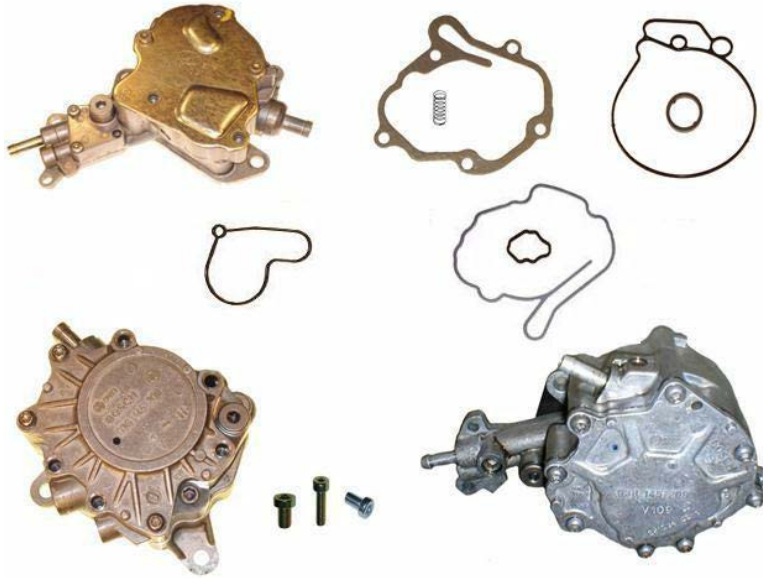

Tandem (Vacuum) Pump Repair Kits Catalog

OTO PERK A.S.

Sair Esref Bulvarı No: 27/2 35210 Izmir – TURKIYE

Tel : +90.232.4782990 Fax : 232.4783010

E-Mail : otoperk@eurodiesel.com Web : www.eurodiesel.com

+90.535 452 7030