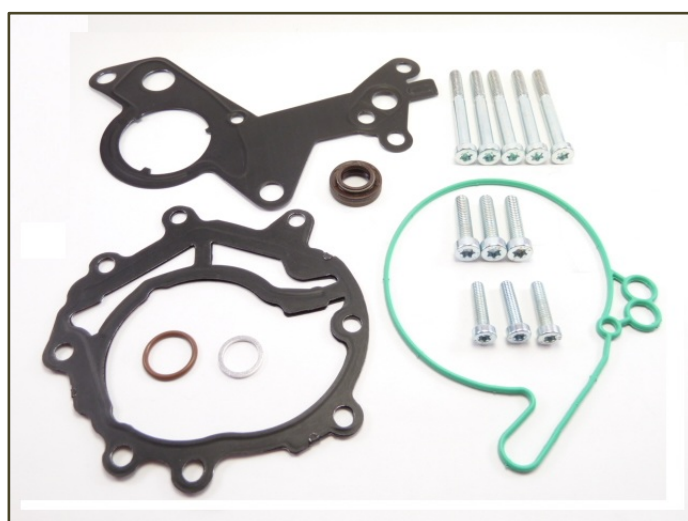

## Tandem ( Vacuum ) Pump Repair Kits

**A1-23359/1**

**038 145 209 E=C=M**

**Use**

AUDI A2 1.2 Tdi,A3,A4,A6 1.9/2.0Tdi  
SEAT Alhambra, Arosa, Cordoba, Ibiza, Leon,  
Toledo,Vario 1.4 / 1.9 / 2.0 Tdi  
SKODA Fabia, Octavia, Roomster, Superb  
1.4/1.9/2.0 Tdi  
VW Beetle, Bora ,Caddy, Fox, Golf IV, Lupo,  
Passat, Polo, Sharan, Touran 1.2/1.4/1.9/2.0 Tdi  
**Model year : 2000 -2008**

**A1-23503**

**038145209M = 209Q / F 009 D02 008**

**Use**

SEAT Altea, Ibiza, Leon 1.9/2.0 Tdi  
VOLKSWAGEN Caddy,Golf Plus, Golf V  
Jetta, Passat, Touran 1.9/2.0 Tdi / Sdi

**Model year : 2005 - 2007**

**A1-23504**