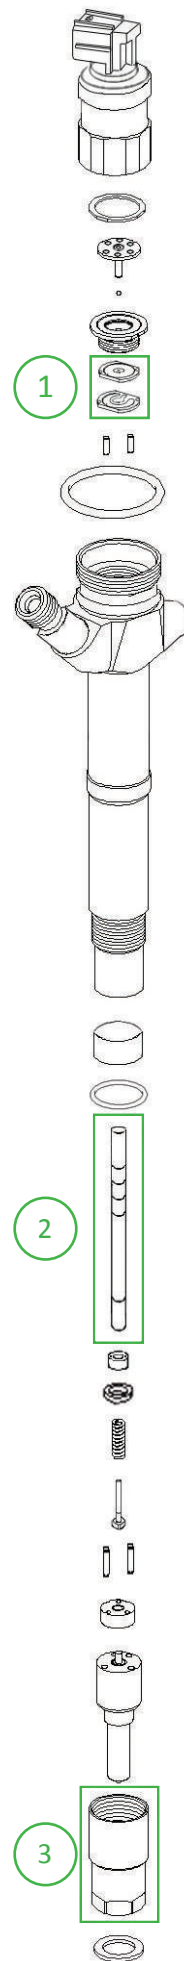

Denso C/R Injector Repair Kits

CODE KIT	NUT	SHUTTER	ShHERE	VALVE
A1-23457/1	A1-23448	A1-23459	A1-23449	A1-30001
A1-23457/2				A1-30002
A1-23457/3				A1-30003
A1-23457/4				A1-30004
A1-23457/5				A1-30005
A1-23457/6				A1-30006
A1-23457/7				A1-30007
A1-23457/8				A1-30008
A1-23457/9				A1-30009
A1-23457/10				A1-30010
A1-23457/11				A1-30011
A1-23457/12				A1-30012
A1-23457/13				A1-30013
A1-23457/14				A1-30014
A1-23457/15				A1-30015
A1-23457/16				A1-30016
A1-23457/17				A1-30017
A1-23457/18				A1-30018
A1-23457/19				A1-30019
A1-23457/20				A1-30020