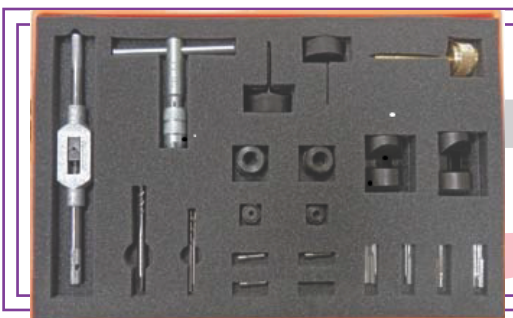

CODE	description
A6-01063/1	Denso CR Injector Filter removal tool. Complete Denso type CR Injectors