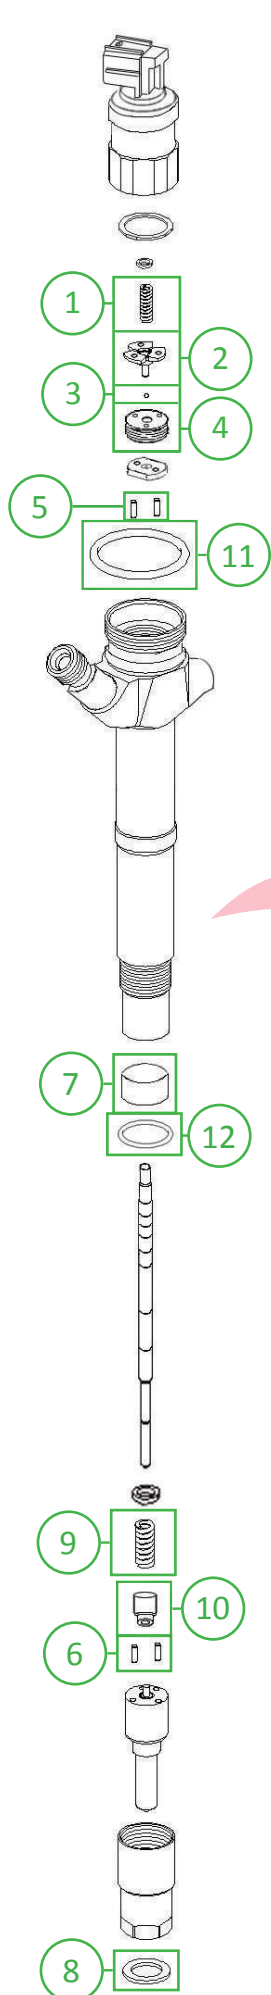

Denso C/R Injector Repair Kits

1

Solenoid spring

Ø 3,7 lungh. 18,8

CODE: P2-02069

2

Shutter with sphere

CODE: A1-23459

3

1/2 Sphere

ceramic
ceramic

CODE: A1-23449

4

Nut

CODE: A1-23448

5

Pin

Ø 2 lungh. 6,7

CODE: A1-23461

6

Pin

Ø 1,8 lungh. 6

CODE: A1-23226

7

Plastic bush

8

Heat shield

CODE	Ref. original
P2-24032	23256-27010
P2-24033	23256-27020
P2-24034	23256-30010

CODE	Ref. original	Description
A4-05303	11176-30011	-
P2-09101	11176-26010	Ø 17 sp. 3,0
A4-05317	11176-30010	Ø 16 sp. 2,0
A4-05318	11176-26030	-
P2-09084	11176-27010	Ø 17 sp. 3,5
A4-05329	11176-26020	-

9

Nozzle spring

Ø 5,5 lungh. 13

CODE: P2-02070

Ø 6,5 lungh. 15,3

CODE: P2-02071

10

Bush

CODE: A1-23450

11

O-ring

NBR

CODE: A4-10237

12

O-ring

NBR

DIA	CODE
Ø 17 x 2	A4-10239
Ø 15 x 2,3	A4-10240