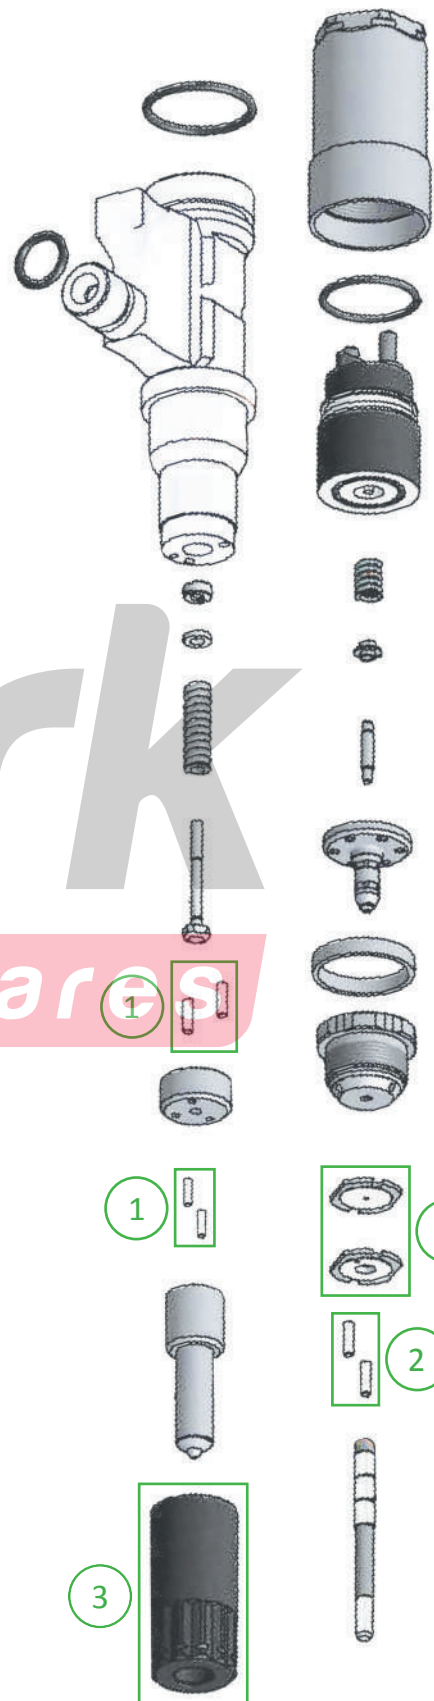

Denso C/R Injector Repair Kits

1
O-ring
VITON
CODE: A4-10245

2
O-ring
VITON
CODE: A4-10244

3
Spring
Ø 6,5 lungh. 22,8
CODE: P2-02072

4
Molla solenoide - Solenoid spring
Ø 6,7 lungh. 9,2
CODE: P2-02073

5
Spacer
CODE: A1-23444

MARCA	CAR MAKER	COD. INIETTORE DENSO
ISUZU	HINO	095000-522#

CODE: P2-04248

For injectors

095000-058#	095000-658#
095000-635#	095000-659#

4

Valve

CODE: 11-33001

1

1

3

4

2

Denso C/R Injector Repair Kits

1

Solenoid spring

Ø 3,7 lungh. 18,8

4

Nut

CODE: A1-23448

5

Pin

Ø 2 lungh. 6,7

CODE: A1-23461

6