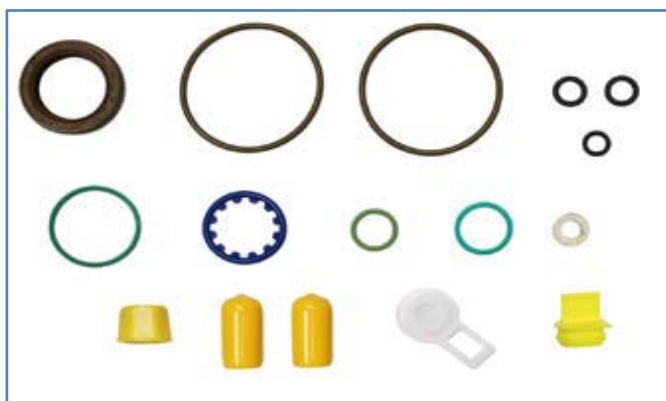

**COMPONENTS & GASKET KITS
SUITABLE TO
C/R BOSCH CP4 PUMPS**

Cp4 Type PUMP REPAIR KITS

AO-15254

PUMPS CP4 MONO PLUNGER - 1 OIL SEAL

Application: 0 445 010 ***

506=507=508=530=543=546=563=580=704

AO-15254/6

PUMPS CP4 MONO PLUNGER - 1 OIL SEAL

Application: 0 445 010 ***

516=552= 0 986 437 430

AO-15254/2

PUMPS CP4 ONE PLUNGER - NO OIL SEAL

Application: 0 445 010 ***

506=507=508=530=543=546=563=580=704

AO-15254/7

PUMPS CP4 MONO PLUNGER - 1 OIL SEAL

Application: 0 445 010 ***

767=768

Cp4 Type PUMP REPAIR KITS

A0-15254/3

PUMPS CP4 - code Bosch: 1 462 C15 999
 Application: 0 445 011 ***
 504=506=507=512=515=519=755=828=856
 =0 986 437 457

A0-15255

PUMP CP4 DOUBLE PLUNGERS
 With x2 Oil Seals
 Application: 0 445 010 ***
 611=659=669=673=685

A0-15255/1

PUMPS CP4 DOUBLE PLUNGERS
 With x2 Oil Seals 1 Oil Seal = PTFE
 Application: 0 445 010 ***
 611=659=669=673=685

A0-15-255/A Version
 WITH "SUITABLE" PTFE OIL SEAL

A0-15254/5

PUMPS CP4 - 2 OIL SEALS
 Application: 0 445 010 ***
 512=525=545=559= 0 986 437 437