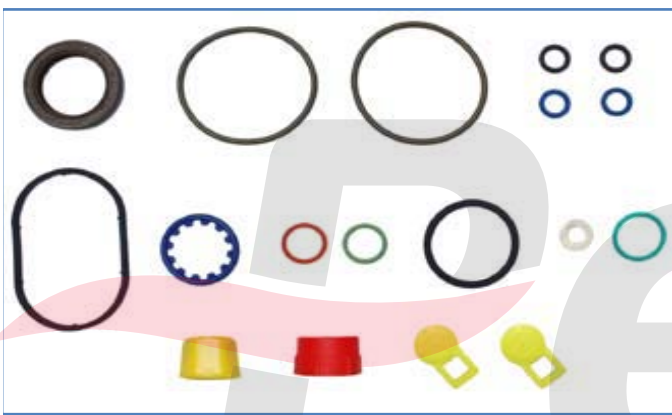

**COMPONENTS & GASKET KITS
SUITABLE TO
C/R BOSCH CP4 PUMPS**

Cp4 Type PUMP REPAIR KITS

AO-15254

PUMPS CP4 MONO PLUNGER - 1 OIL SEAL

Application: 0 445 010 ***

506=507=508=530=543=546=563=580=704

AO-15254/6

PUMPS CP4 MONO PLUNGER - 1 OIL SEAL

Application: 0 445 010 ***

516=552= 0 986 437 430

AO-15254/2

PUMPS CP4 ONE PLUNGER - NO OIL SEAL

Application: 0 445 010 ***

506=507=508=530=543=546=563=580=704

AO-15254/7

PUMPS CP4 MONO PLUNGER - 1 OIL SEAL

A0-15255/1

PUMPS CP4 DOUBLE PLUNGERS
 With x2 Oil Seals 1 Oil Seal = PTFE
 Application: 0 445 010 ***
 611=659=669=673=685

A0-15-255/A Version
 WITH "SUITABLE" PTFE OIL SEAL

A0-15254/5

PUMPS CP4 - 2 OIL SEALS
 Application: 0 445 010 ***
 512=525=545=559= 0 986 437 437

with screw's positioning
(screw sold separately)

A2-12000/1

Perk

DESCR.

Original Reference: 1 462 C24 995
Valve Tappet & Roller Kit for
CP4 Bosch Pumps Mono or Double Plunger

A2-06113

Perk

DESCR.