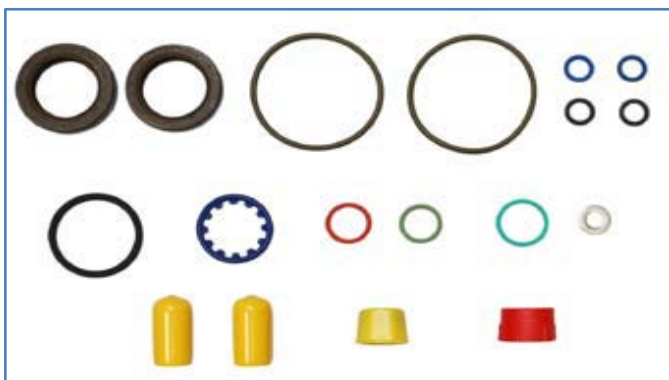

Application: 0 445 010 ***

516=552= 0 986 437 430

AO-15254/2

PUMPS CP4 ONE PLUNGER - NO OIL SEAL

Application: 0 445 010 ***

506=507=508=530=543=546=563=580=704

AO-15254/7

PUMPS CP4 MONO PLUNGER - 1 OIL SEAL

Application: 0 445 010 ***

767=768

Cp4 Type PUMP REPAIR KITS

A0-15254/3

PUMPS CP4 - code Bosch: 1 462 C15 999
 Application: 0 445 011 ***
 504=506=507=512=515=519=755=828=856
 =0 986 437 457

A0-15255

PUMP CP4 DOUBLE PLUNGERS
 With x2 Oil Seals
 Application: 0 445 010 ***
 611=659=669=673=685

A0-15255/1

PUMPS CP4 DOUBLE PLUNGERS
 With x2 Oil Seals 1 Oil Seal = PTFE
 Application: 0 445 010 ***
 611=659=669=673=685

A0-15-255/A Version
 WITH "SUITABLE" PTFE OIL SEAL

A0-15254/5

PUMPS CP4 - 2 OIL SEALS
 Application: 0 445 010 ***
 512=525=545=559= 0 986 437 437

Cp4 Type PUMP REPAIR KITS

A0-15255/2

PUMPS CP4 DOUBLE PLUNGERS

With x2 Oil Seals

Pump No : 0 445 010***

622=649=851

Perk
diesel spares

PUMPS CP4 BOSCH - CAMSHAFT CODES